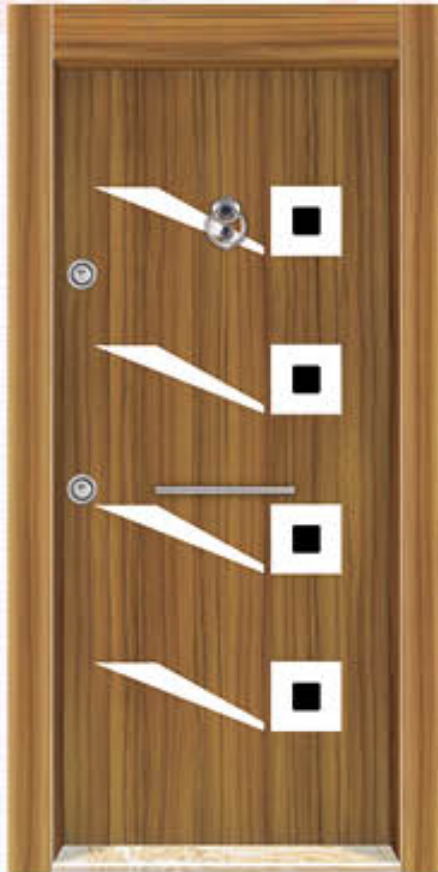

2417 Lüks Laminant Seri
Luxury Laminate Serie