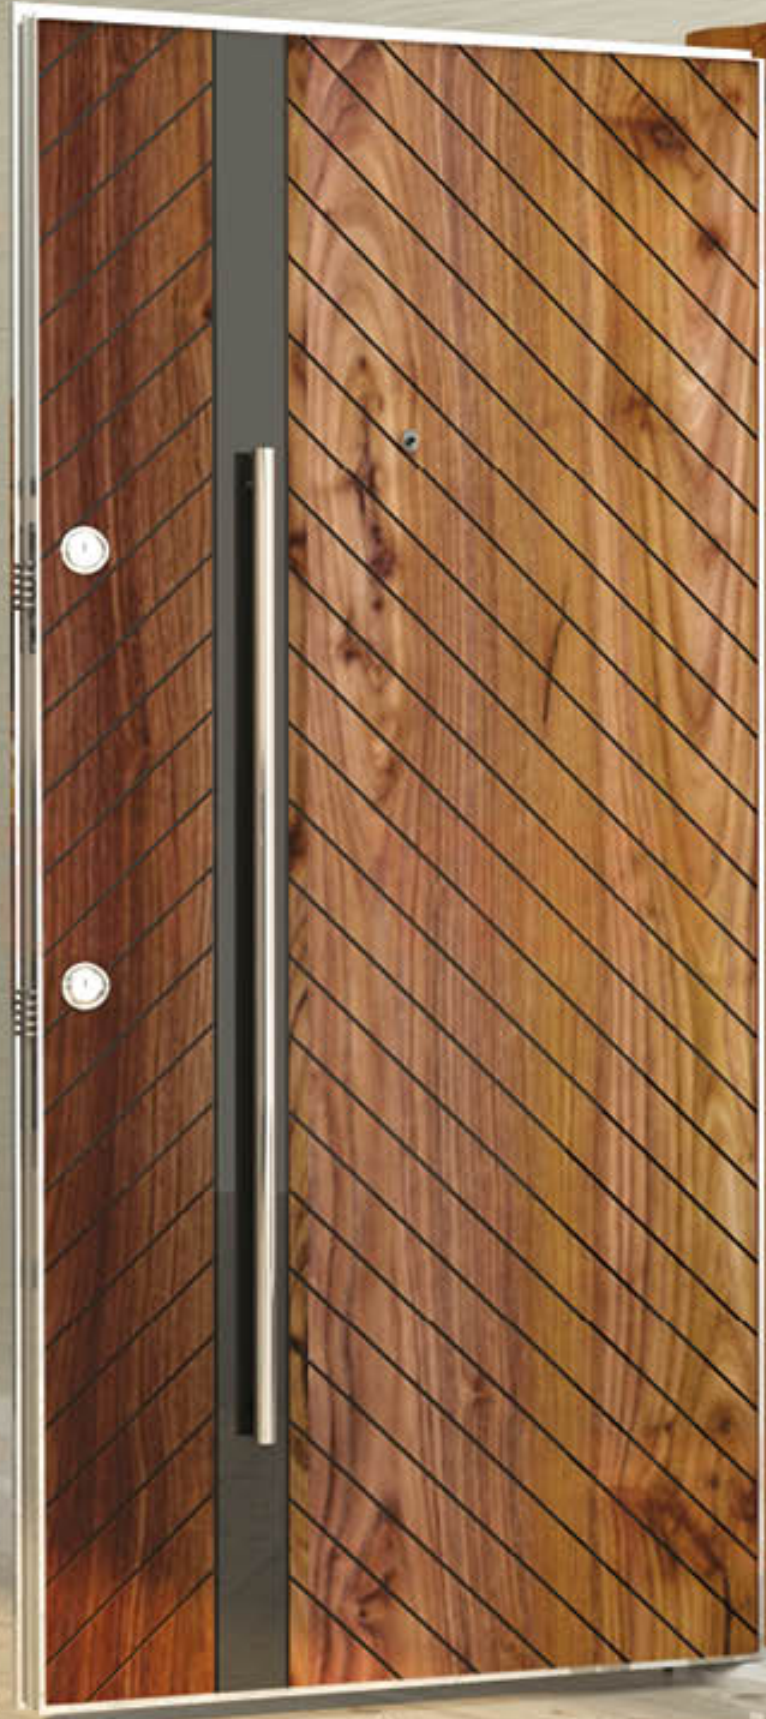

SARUHAN İFT RENK PANEL KAPILAR